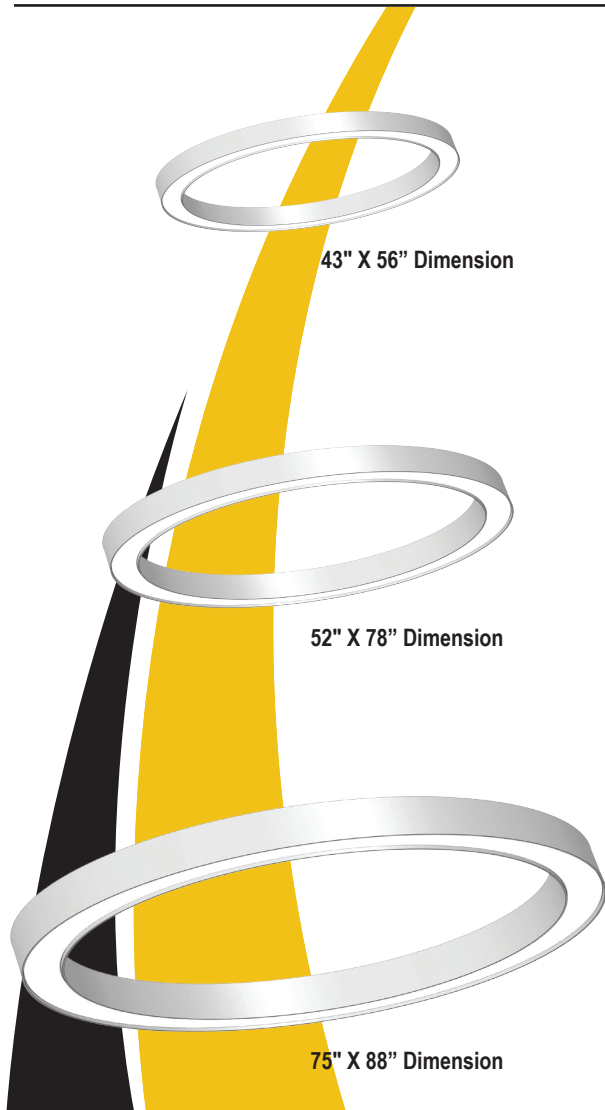

ELLIPSE SLOT - S2 (DIRECT)

OVAL PATTERNS

2.365" Wide X 3.937" High

PAL Architectural Lighting presents the new LASSO ELLIPSE SLOT - S2. Available in three distinct sizes, the ELLIPSE SLOT - S2 oval pattern mounts to drywall, metal pan, concrete, timber and T-Bar grid ceilings.

At 2.365" in width, the LASSO ELLIPSE SLOT - S2 is a sleek, compact form that creates a minimal spatial footprint, while at the same time creating a striking architectural statement.

Type:

Project Name:

Catalog Number:

SPECIFICATIONS

Housing

Constructed of extruded aluminum and available in three standard elliptical-shape pattern sizes. *See dimensions at left.

Lens/Diffusers

(FAL) Frosted acrylic snap-in lens, with magnetic retention location locks.

(PL) Heavy-duty polycarbonate snap-in lens, with magnetic retention location locks. Lens is IK08 rated for impacts.

Gear Tray/LED Module

Removeable gear tray is constructed of solid aluminum, has LED module attached and is designed for quick and simple 'single person' installation or removal.

Certifications

Fixtures are UL listed for use in 'Dry or Damp Applications'. Fixtures are CE listed for the European market. Fixtures also carry an EMC rating (electromagnetic compatibility).

Mounting

*Link to Cable Install. Instructions

*Link to Stem/Canopy Installation Instructions

*Link to Ceiling/Flush Mt Install. Instructions

Color Temperatures/CRI

LED light sources are available for the following Co-ordinated Color Temperatures (CCT):

Standard: 3000K, 3500K, 4000K, & 5000K

Tunable White: Variable CCT range from 2700K thru 6500K.

RGBW: (Red, Green, Blue, White) color-changing logic module is rated at 90+ CRI and is available in standard High Output and Medium Output.