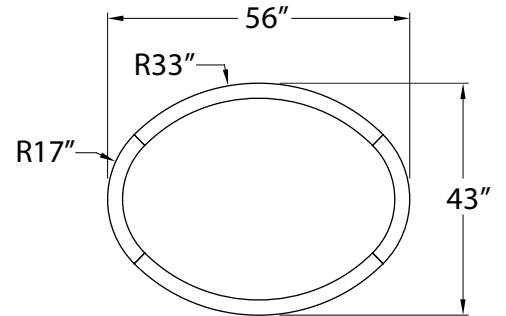

## Standard Dimension Options

**DATA TABLE**

Optic Module LED Engine	Optimized	CRI	90+
		Lumen Maintenance	82,000 Hours
Warranty	10 years		
Dimensions	Profile size: 2.365" W X 3.937" H - Overall Patterns: See dimensions at right.		
Weight	Ellipse 43" X 56" Pattern: 22.92 lbs. / Ellipse 52" X 78" Pattern: 33.2 lbs. / Ellipse 75" X 88" Pattern: 37.91 lbs.		
IP Rating	IP20 (dry indoor application only)		
Compatible ceiling	Suitable for drywall ceilings, metal pan, concrete, timber & T-Bar Grid ceilings		
Mounting	Single drop & Y-Type Cables, Rigid Stem, Surface/Ceiling Mount		

**43" X 56" Ellipse**

**52" X 78" Ellipse**

**75" X 88" Ellipse**