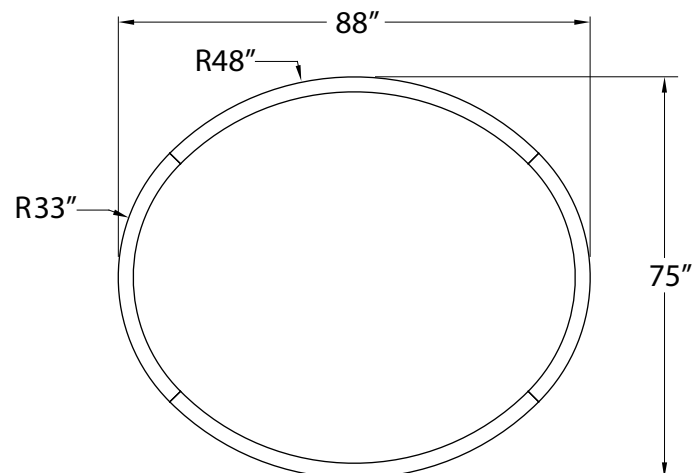

## Standard Dimension Options

**DATA TABLE**

Optic Module LED Engine	Optimized	CRI	90+
		Lumen Maintenance	82,000 Hours
Warranty	10 years		
Dimensions	Profile size: 2.365" W X 3.937" H - Overall Patterns: See dimensions at right.		
Weight	Ellipse 43" X 56" Pattern: 22.92 lbs. / Ellipse 52" X 78" Pattern: 33.2 lbs. / Ellipse 75" X 88" Pattern: 37.91 lbs.		
IP Rating	IP20 (dry indoor application only)		
Compatible ceiling	Suitable for drywall ceilings, metal pan, concrete, timber & T-Bar Grid ceilings		
Mounting	Single drop & Y-Type Cables, Rigid Stem, Surface/Ceiling Mount		

**43" X 56" Ellipse**

**52" X 78" Ellipse**

**75" X 88" Ellipse**