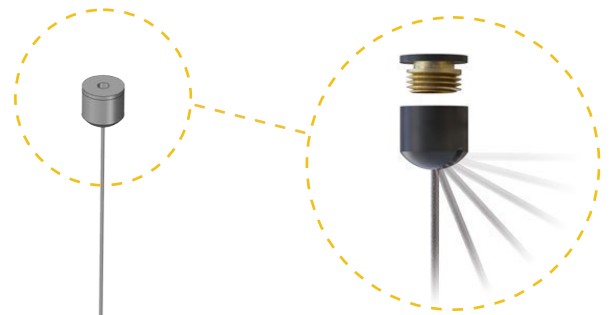

## Standard Dimension Options

**DATA TABLE**

Optic Module LED Engine	Optimized	CRI	90+
		Lumen Maintenance	82,000 Hours
Warranty	10 years		
Dimensions	Profile size: 2.365" W X 3.937" H - Overall Patterns: See dimensions at right.		
Weight	Ellipse 43" X 56" Pattern: 22.92 lbs. / Ellipse 52" X 78" Pattern: 33.2 lbs. / Ellipse 75" X 88" Pattern: 37.91 lbs.		
IP Rating	IP20 (dry indoor application only)		
Compatible ceiling	Suitable for drywall ceilings, metal pan, concrete, timber & T-Bar Grid ceilings		
Mounting	Single drop & Y-Type Cables, Rigid Stem, Surface/Ceiling Mount		

**43" X 56" Ellipse**

**52" X 78" Ellipse**

**75" X 88" Ellipse**

## ELLIPSE SLOT - S2 OVAL PATTERNS

### Fully Adjustable Cable/Rollerball Suspension

A smart suspension system that can be mounted on any ceiling surface, whether flat or sloped.

Custom rollerball cable barrel allows fixture to hang plumb, even on sloped surfaces.