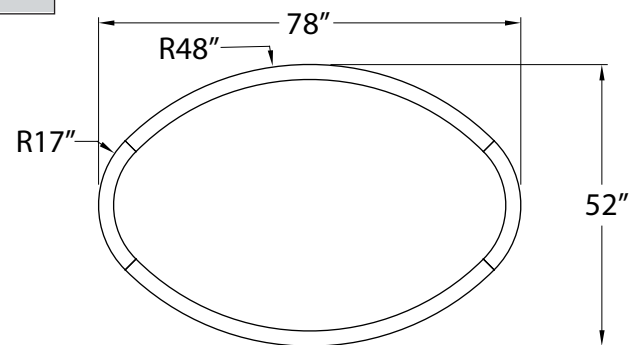

# ELLIPSE SLOT - S2 OVAL PATTERNS

## Standard Dimension Options

**DATA TABLE**

Optic Module LED Engine	Optimized	CRI	90+
		Lumen Maintenance	82,000 Hours
Warranty	10 years		
Dimensions	Profile size: 2.365" W X 3.937" H - Overall Patterns: See dimensions at right.		
Weight	Ellipse 43" X 56" Pattern: 22.92 lbs. / Ellipse 52" X 78" Pattern: 33.2 lbs. / Ellipse 75" X 88" Pattern: 37.91 lbs.		
IP Rating	IP20 (dry indoor application only)		
Compatible ceiling	Suitable for drywall ceilings, metal pan, concrete, timber & T-Bar Grid ceilings		
Mounting	Single drop & Y-Type Cables, Rigid Stem, Surface/Ceiling Mount		

**43" X 56" Ellipse**

**52" X 78" Ellipse**

**75" X 88" Ellipse**