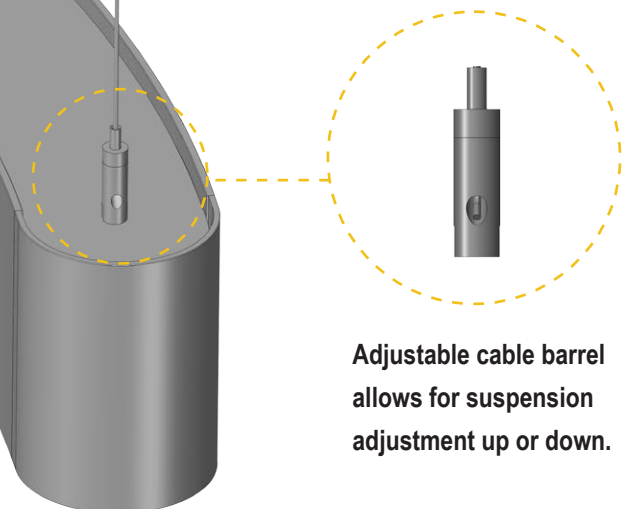

## Standard Dimension Options

**DATA TABLE**

Optic Module LED Engine	Optimized	CRI	90+
		Lumen Maintenance	82,000 Hours
Warranty	10 years		
Dimensions	Profile size: 2.365" W X 3.937" H - Overall Patterns: See dimensions at right.		
Weight	Ellipse 43" X 56" Pattern: 22.92 lbs. / Ellipse 52" X 78" Pattern: 33.2 lbs. / Ellipse 75" X 88" Pattern: 37.91 lbs.		
IP Rating	IP20 (dry indoor application only)		
Compatible ceiling	Suitable for drywall ceilings, metal pan, concrete, timber & T-Bar Grid ceilings		
Mounting	Single drop & Y-Type Cables, Rigid Stem, Surface/Ceiling Mount		

**43" X 56" Ellipse**

**52" X 78" Ellipse**

**75" X 88" Ellipse**

### Fully Adjustable Cable/Rollerball Suspension

A smart suspension system that can be mounted on any ceiling surface, whether flat or sloped.

Custom rollerball cable barrel allows fixture to hang plumb, even on sloped surfaces.